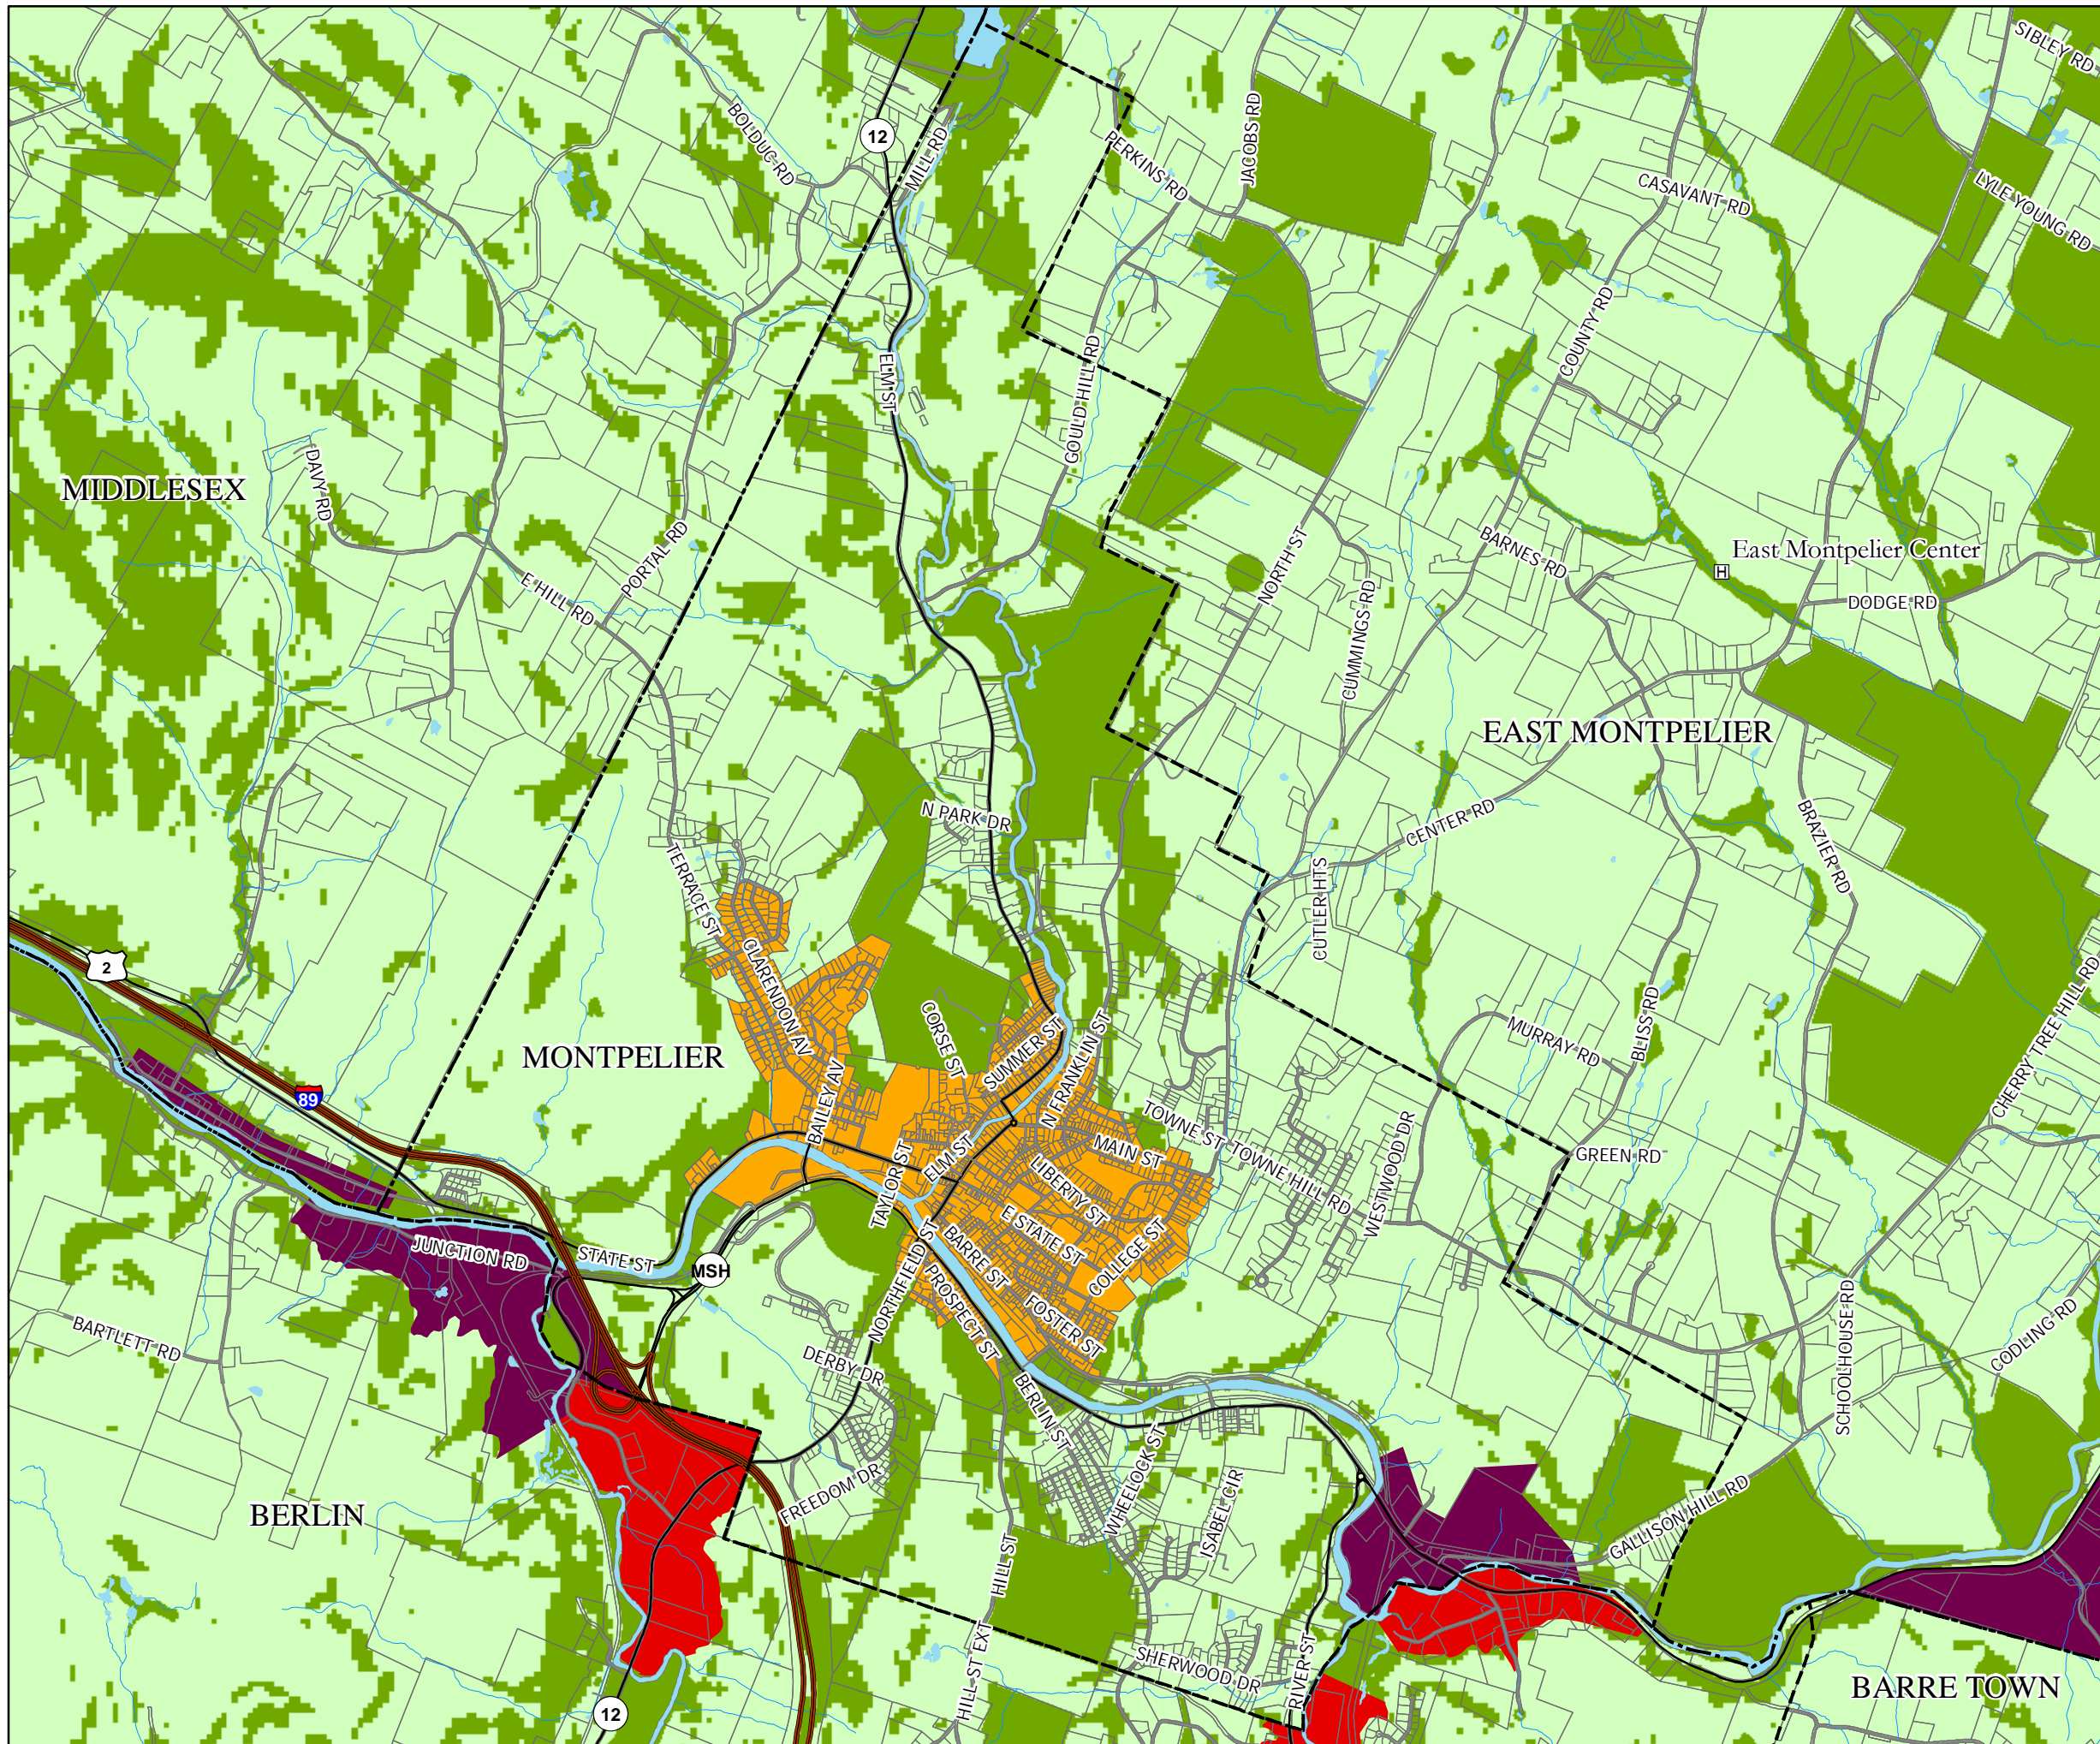

Central Vermont Region

2008 Future Land Use Map

Town of MONTPELIER

Date 7/7/15

Future Land Use

-  Resource
-  Rural
-  Regional Center
-  Town Centers
-  Mixed-Use Commercial
-  Industrial
-  Hamlets
-  Resort Centers
-  Villages

Data is only as accurate as the original sources.
This map is for planning purposes only.
This map may contain errors and omissions.